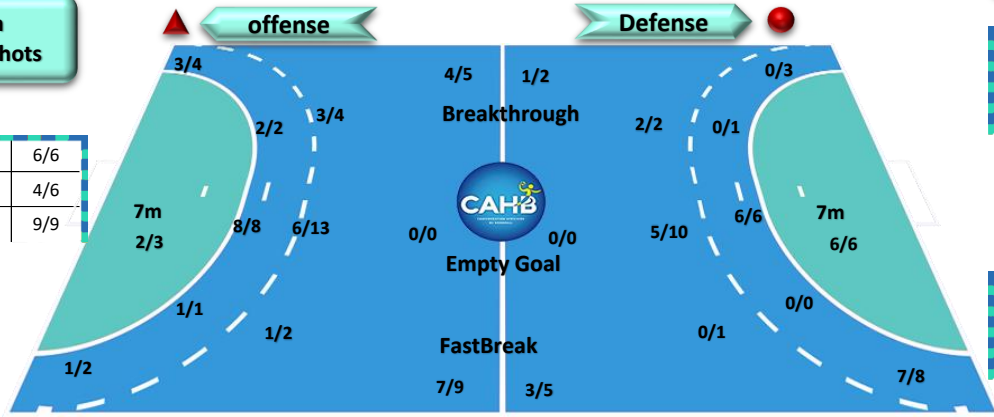

Number of Attacks :

Scoring Efficiency

72 %

Legend :

G/S Goals/shots      % Efficiency      6m 6 metre shots      wing wing shots      9m 9 metre shots  
 7m 7 metre shots      FB FastBreaks      BT Breakthroughs      EG Empty Goal      AS Assists  
 R7m Receive 7 metre shots      TF Technical Faults /Turn Over      ST Steals      BS Blocked Shots      7mC 7 metre Caused  
 YC Yellow Card      2m 2Minute suspensions      RC Red Card      BC Blue Card      S/S Saves/Shots  
 L Left Shots      C Center Shots      R Right Shots      N/A Not Applicable

**PRIMERO**

**Shots Distribution**

1 MANUELA SAMUEL			2 MARTINS MARION LILI			4 GILDA SIMAO PAULO H			5 LUZIA NEVES MANUEL I			6 JOSE MACHADO JULIAN			7 CARLA BELTO		
								2/2									1/1
					1/1			2/3									
			3/3		1/1			1/1	1/1			2/3	2/2	1/1	1/1		
						1-post						1-missed					
8 EVELIZE W GUIALO ISAE			9 MARIA B DOS SANTOS I			10 SEBASTIAO MATEUS R			11 KALUNGA EPELANDA I			12 GUEVARA LIOVERAS E			13 MADALENA MASSEU N		
	1/3	1/1		1/1	1/1						1/1						
		2/2		0/1	1/1						1/1						
1-post																	
14 SANTANA KIALA LUZIA			17 JUDITH FRANKLIN PER			18 PATRICA FERNANDA			21 PALMIRA L DO ROSARI								
	1/1		1/1						1/1								
1/2		0/1							0/2								
1/1		1/1	1/1				0/1		1/1	1/1	1/1						
									1-missed 1-post								

**Team Goals / Shots**

2/2	3/5	6/6
1/4		4/6
10/11	3/5	9/9

2-missed 3-post

**Goalkeepers Saves / Shots**

1/5	1/1	1/5
1/4		0/5
3/10	1/1	1/8

1 MANUELA SAMUEL

1/2		0/1
1/4		0/5
2/5		0/5

12 GUEVARA LIOVERAS E