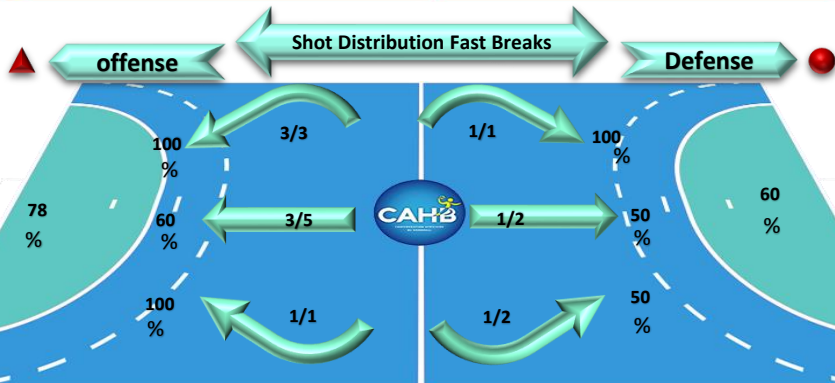

Number of Attacks :

Scoring Efficiency

72 %

Legend :

G/S Goals/shots      % Efficiency      6m 6 metre shots      wing wing shots      9m 9 metre shots  
 7m 7 metre shots      FB FastBreaks      BT Breakthroughs      EG Empty Goal      AS Assists  
 R7m Receive 7 metre shots      TF Technical Faults /Turn Over      ST Steals      BS Blocked Shots      7mC 7 metre Caused  
 YC Yellow Card      2m 2Minute suspensions      RC Red Card      BC Blue Card      S/S Saves/Shots  
 L Left Shots      C Center Shots      R Right Shots      N/A Not Applicable

**Team Goals / Shots**

2/2	3/5	6/6
1/4		4/6
10/11	3/5	9/9

2-missed 3-post

**Goalkeepers Saves / Shots**

1/5	1/1	1/5
1/4		0/5
3/10	1/1	1/8

1 MANUELA SAMUEL

1/2		0/1
1/4		0/5
2/5		0/5

12 GUEVARA LIOVERAS E