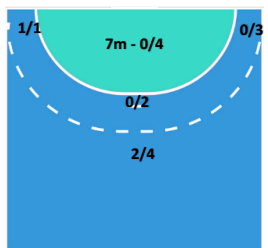

PRIMERO

PRIMERO 38 vs 30 AL AHLY

( 20 - 12 ) ( 18 - 18 )

AL AHLY

Goalkeepers  
Saves / Shots

Breakthrough - 1/2

1/5	1/1	1/5
1/4		0/5
3/10	1/1	1/8

Fastbreak - 1/4

Breakthrough - 1/5

0/2	2/5	0/6
3/4		2/6
1/11	2/5	0/9

Fastbreak - 2/9

1 MANUELA SAMUEL

1/2		0/1
1/4		0/5
2/5		0/5

Breakthrough - 0/1

Fastbreak - 0/2

12 MENNATALLAH SAVED 0

0/1		0/1
2/2		1/2
0/6	1/1	0/3

Fastbreak - 0/1

12 GUEVARA LIOVERAS E

0/3	1/1	1/4
1/5	1/1	1/3

Breakthrough - 1/1

Fastbreak - 1/2

16 GHADA HOSAMELDIN G

0/1	2/5	0/5
1/2		1/4
1/5	1/4	0/6