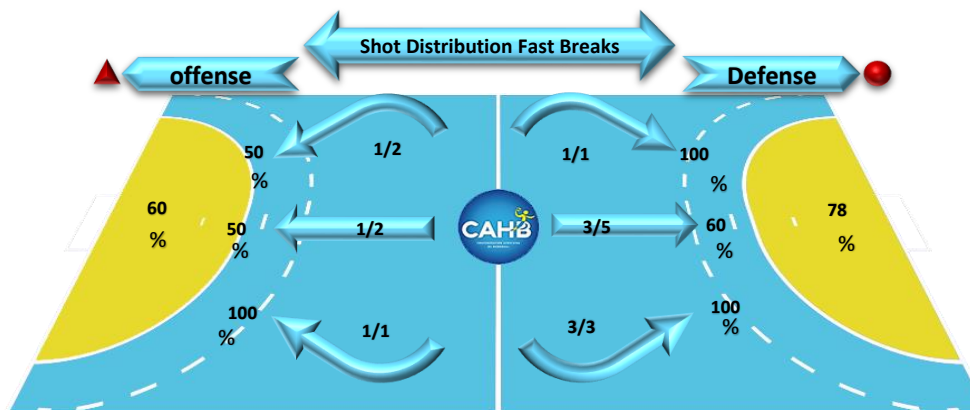

1-missed 1-post

Goalkeepers  
Saves / Shots

0/2	2/5	0/6
3/4		2/6
1/11	2/5	0/9

Team  
Goals / Shots

4/5	0/1	4/5
3/4		5/5
7/10	0/1	7/8

3-missed 1-post 1-Blocker

12 MENNATALLAH SAVED

0/1		0/1
2/2		1/2
0/6	1/1	0/3