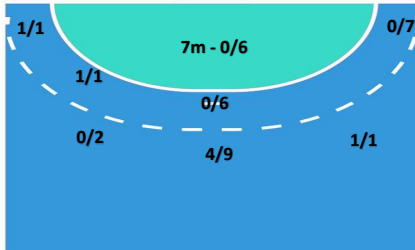

PRIMERO

PRIMERO 38 vs 30 AL AHLY

( 20 - 12 ) ( 18 - 18 )

AL AHLY

Goalkeepers  
Saves / Shots

Breakthrough - 1/2

1/5	1/1	1/5
1/4		0/5
3/10	1/1	1/8

Fastbreak - 1/4