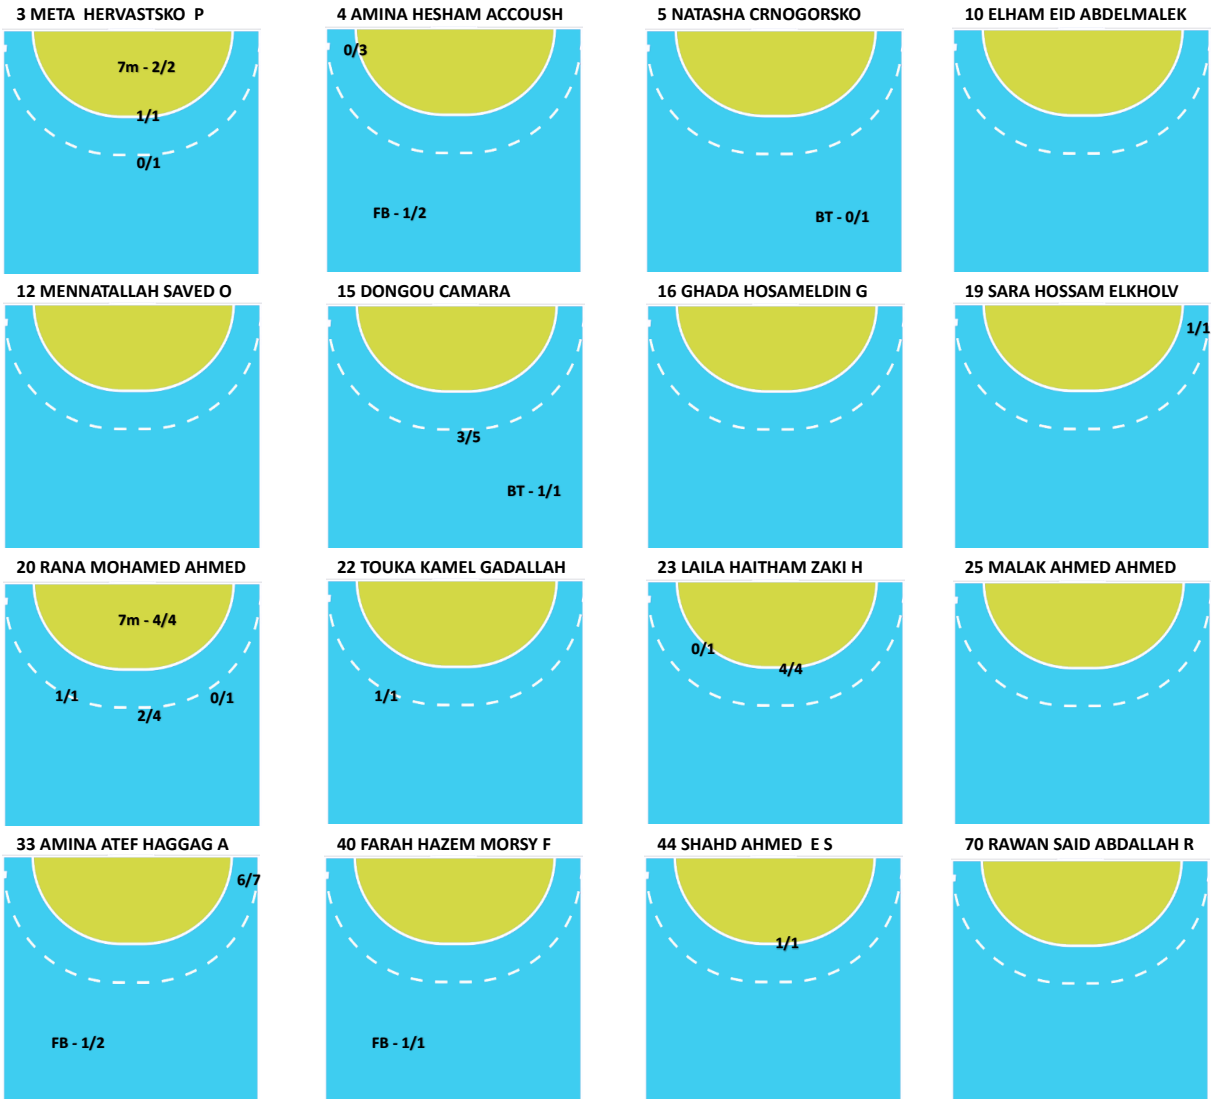

4/5	0/1	4/5
3/4		5/5
7/10	0/1	7/8

3-missed   1-post   1-Blocked