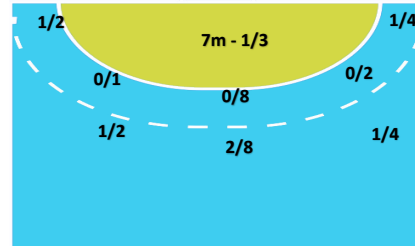

PRIMERO

PRIMERO 38 vs 30 AL AHLY

( 20 - 12 ) ( 18 - 18 )

AL AHLY

Goalkeepers  
Saves / Shots

Breakthrough - 1/2

1/5	1/1	1/5
1/4		0/5
3/10	1/1	1/8

Fastbreak - 1/4

Breakthrough - 1/5

0/2	2/5	0/6
3/4		2/6
1/11	2/5	0/9

Fastbreak - 2/9

1 MANUELA SAMUEL

1/2		0/1
1/4		0/5
2/5		0/5

Breakthrough - 0/1

Fastbreak - 0/2

12 MENNATALLAH SAVED 0