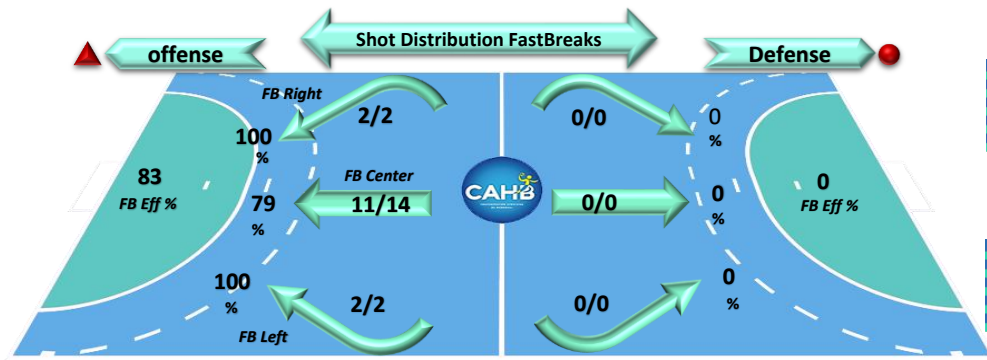

20 MARTA KANTA AM

	0/1
1/1	0/1
2/3	1/2

0