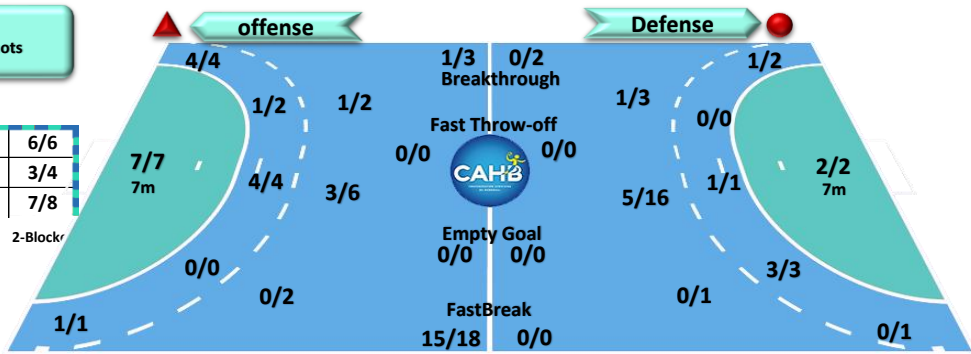

Match Team Statistics

Match No: 16

Date: 1-10-2023

Time : 18:00

Ref: HAGGUI SAHAR/HAGGUI ROUA(TUN)

Attendance : 100

PRIMERO (ANG) 37 VS 13 **GRAIN DE SEL(CGO)**
(19 - 4) (18 - 9)

PRIMERO (ANG)

Shots Distribution

Players

Goals / Shots

1 MANUELA S M DOM	2 MARTINS MARIO LIL	3 PALMIRA L do ROSA	4 GILDA SIMAO PAULA	5 LINO MARCOS REGIN	6 JOSE MACHADO JULI
	1/1	1/1 2/2			2/2 1/1
		2/2 1/1		1/1	
	1/2	3/3	3/3 1/1		0/1
	1-missed	1-missed			
9 MARIA BERNADO S M	10 SEBASTIAO M ROSS	17 JUDITH FRANKLIN P	18 LUFILLO SALGADO R	19 WACO BIGE DOMB	20 MARTA KANTA AM
	1/1 1/1				
1/1	1/1	1/1	1/1 0/1	2/2 1/1	
35 CARIA BELO BERNA	88 MADELANA M MBC	90 EVELIZE W GUIALO	96 MUANGE MUASES/		
1/1					
			1/1		
1/1	1/1	1/1	1/1		
2-missed 1-post	1-missed	1-Blocked	1-Blocked		

Goalkeepers Saves / Shots

0/1	0/2
2/3	0/1
3/8	2/5

Team Goals / Shots

6/6	6/6
3/3	3/4
12/13	0/1 7/8
5-missed 1-post	2-Block

1 MANUELA S M DOM

0/1	0/1
1/2	
1/5	1/3