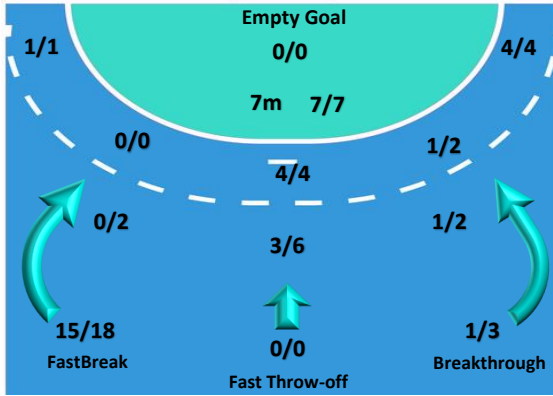

44th Men's and Women's Africa Clubs Championship

Brazzaville 2023

Perliminary Round

Players Shot Distribution

Match No: 16

Ref: HAGGUI SAHAR/HAGGUI ROUA(TUN)

Date: 1-10-2023

Time : 18:00

City : Brazzaville

PRIMERO

PRIMERO (ANG) 37 vs 13 GRAIN DE SEL(C
(19 - 4) (18 - 9)