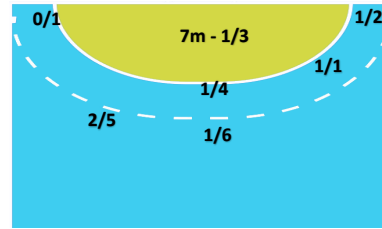

City : Brazzaville

**PRIMERO (ANG)**

**PRIMERO (ANG) 29 vs 28 AL AHLY (EGY)**  
( 17 - 8 ) ( 12 - 20 )

**AL AHLY (EGY)**

**Goalkeepers Saves / Shots**

Breakthrough - 1/3  
Empty Goal - 1  
Fastbreak - 2/6

1/1	0/5
3/8	1/4
2/7	3/6
4/11	

1/2	0/1	0/3
1/3		1/8
4/15	1/4	2/3

Breakthrough - 0/2  
Fastbreak - 2/14  
Fast Throw-off - 1/1

1 MANUELA S M DOMINGAS

1/1	0/5
1/4	0/2
0/3	0/1
1/3	

Breakthrough - 1/3  
Fastbreak - 0/1

12 SAYED MOHAMED OSMA