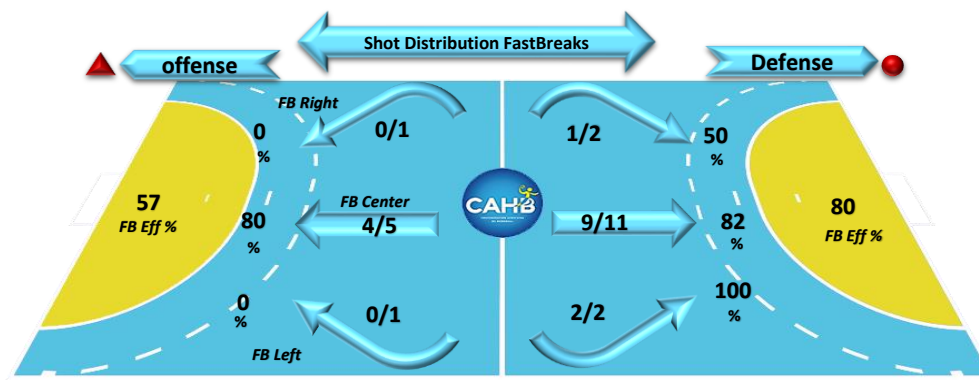

16 USAMA A ELSHAZLY

1/3	1/2
2/5	1/2

0