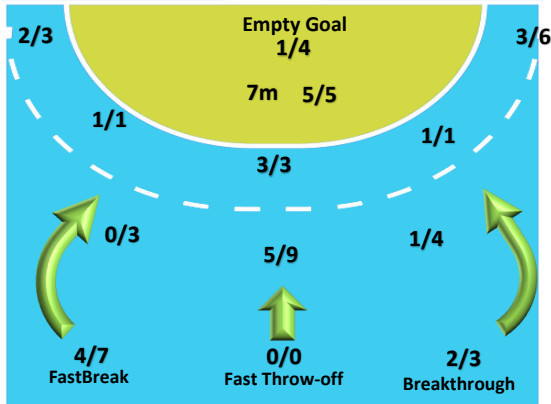

44th Men's and Women's Africa Clubs Championship

Brazzaville 2023

Preliminary Round

Players Shot Distribution

Match No: 21

Ref: **ABDOULAYE FAYE/ FADEL DIOP(SEN)**

Date: 2-10-2023

Time : 16:00

City : Brazzaville

AL AHLY (EGY)

PRIMERO (ANG) 29 vs 28 AL AHLY (EGY)

(17 - 8) (12 - 20)

	0/1	5/5
5/8		3/4
5/7	3/6	7/11

3-missed   1-post   3-Blocked