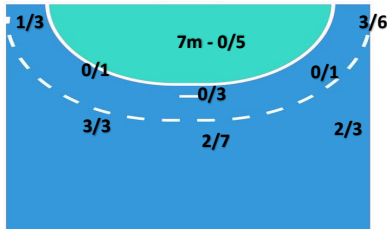

44th Men's and Women's Africa Clubs Championship

Brazzaville 2023

Perliminary Round

GoalKeepr Saves / Shots distribution

Match No: 21

Ref: **ABDOULAYE FAYE/ FADEL DIOP(SEN)**

Date: 2-10-2023

Time : 16:00

City : Brazzaville

PRIMERO (ANG)

PRIMERO (ANG) 29 vs 28 AL AHLY (EGY)
(17 - 8) (12 - 20)

AL AHLY (EGY)