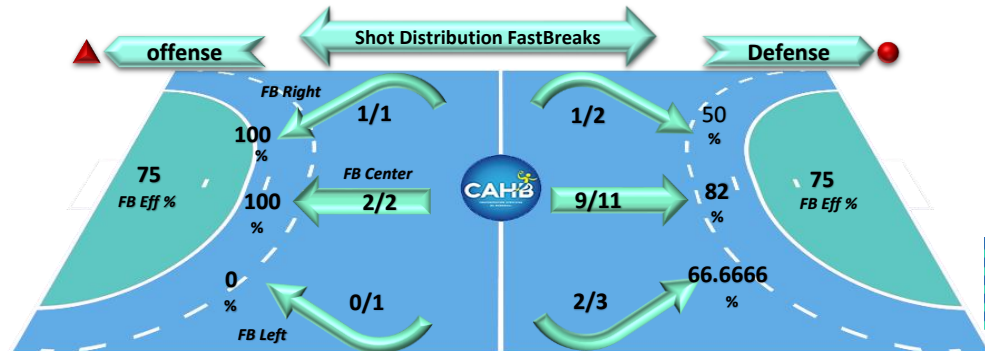

12 ILONORO DORCAS

0/1	
	0/2

16 ILOKI FLORIANE

0/1	0/3
1/2	3/3
3/8	1/3 2/4