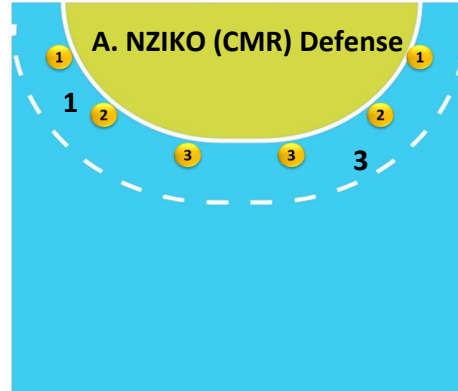

Placement Dames 7 - 8

7m caused / Breakthrough Positions

Match No: 41

Ref: **AZZABI OTHMEN/ABDELLATIF AYMEN(TUN)**

Date: 7-10-2023

Time : 9:00

City : Brazzaville

GRAIN DE SEL(CGO) 27 vs 29 A. NZIKO (CMR)

(13 - 14) (14 - 15)

GRAIN DE SEL(CGO)

A. NZIKO (CMR)

7m Caused Positions

Breakthrough Positions