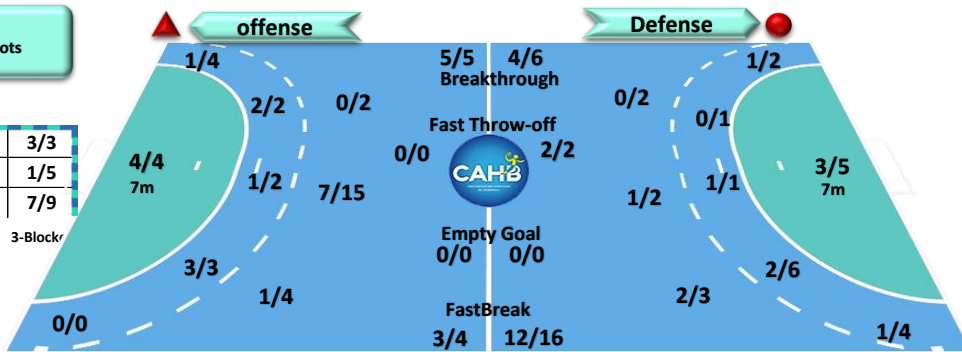

1-post 2-Blocked

2-post

Goalkeepers Saves / Shots

0/2	0/4
1/3	4/6
3/9	1/5 4/13

Team Goals / Shots

1/1	2/2	3/3
1/1		1/5
12/12	0/2	7/9

2-missed 5-post 3-Block

1 ANA PEDRO OLIVEIR