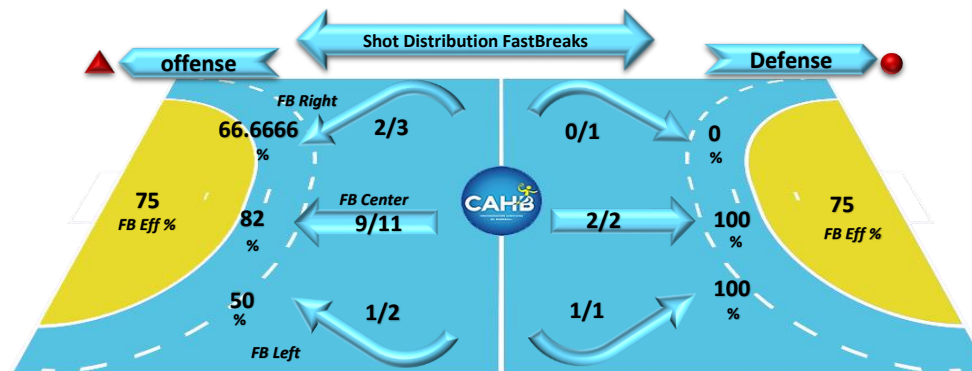

44th Men's and Women's Africa Clubs Championship

Brazzaville 2023

Placement Dames 7 - 8

Match Team Statistics

Match No: 41

Ref: AZZABI OTHMEN/ABDELLATIF AYMEN(TUN)

GRAIN DE SEL(CGO) 27 VS 29 **A. NZIKO (CMR)**
(13 - 14) (14 - 15)

Date: 7-10-2023

Time : 9:00

Attendance : 200

A. NZIKO (CMR)

Shots Distribution

Players

Goals / Shots

2 NNOMO SONYA MAI	3 KAMGAING K ARIAN	4 MBONG CLAIRE M TI	5 TOUEPE M MYRIANN	6 MOSSY SOLLE JACQL	7 BATAMACK M MANI
1/1					
		1/2			0/1
2/2	1/1	1/2	1/1		1/1 2/2

1-missed 1-post

8 VOULANIA C VIVIANI	10 FEKAM CHRISTIANE	11 NDOMO NDENGUE	12 MEGAPTCHÉ M CAF	13 HOUA ISSA	14 NGONGANG M VIRI
1/1		1/1			
1/1					1/1
1/3	1/2	5/8			

1-post

1-missed 1-post

15 NGO MWAHA S PAI	16 TCHIGA NGABA MIK	17 MEFO FOSTO GYLA	18 EWODO LOUISE YVI
			1/1
		0/1	0/1
1/1	1/1	0/1	1/1

1-post

1-missed 1-post

Goalkeepers Saves / Shots

0/1	0/2	0/3
0/1		4/5
0/12	2/2	2/9

12 MEGAPTCHÉ M CAF	
0/1	0/1
	1/2
0/4	1/1
	2/5

16 TCHIGA NGABA MIK		
	0/2	0/2
0/1		3/3
0/8	1/1	0/4

0		

Team Goals / Shots

2/2	4/4
2/3	2/6
6/9	4/5
9/13	

3-missed 5-post